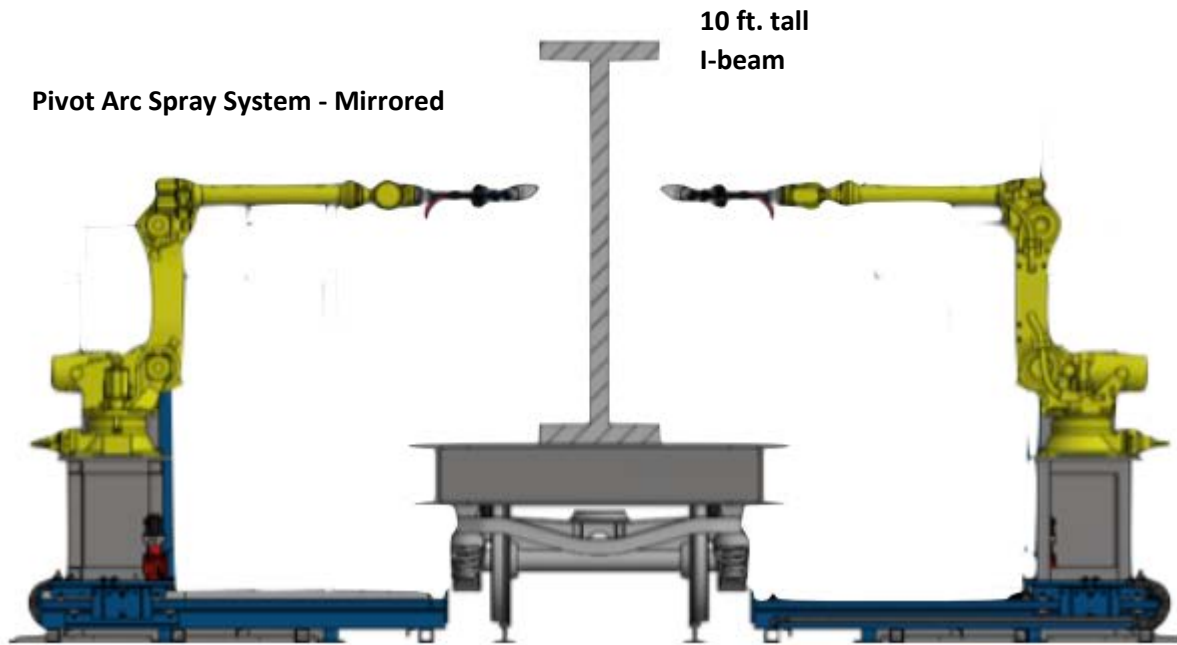

Snapshot - Pivot Arc Spray System Engineering Study

CALL: 724-229-5791
Let's compare manual vs
Pivot Arc coating costs

Our package includes:

- Fully integrated automation
- Twin "mirrored" robots
- Twin Pivot Arc Spray torches
- Motorized pull through beam cart
- Spray room
- Dust collection
- Installation
- Onsite training