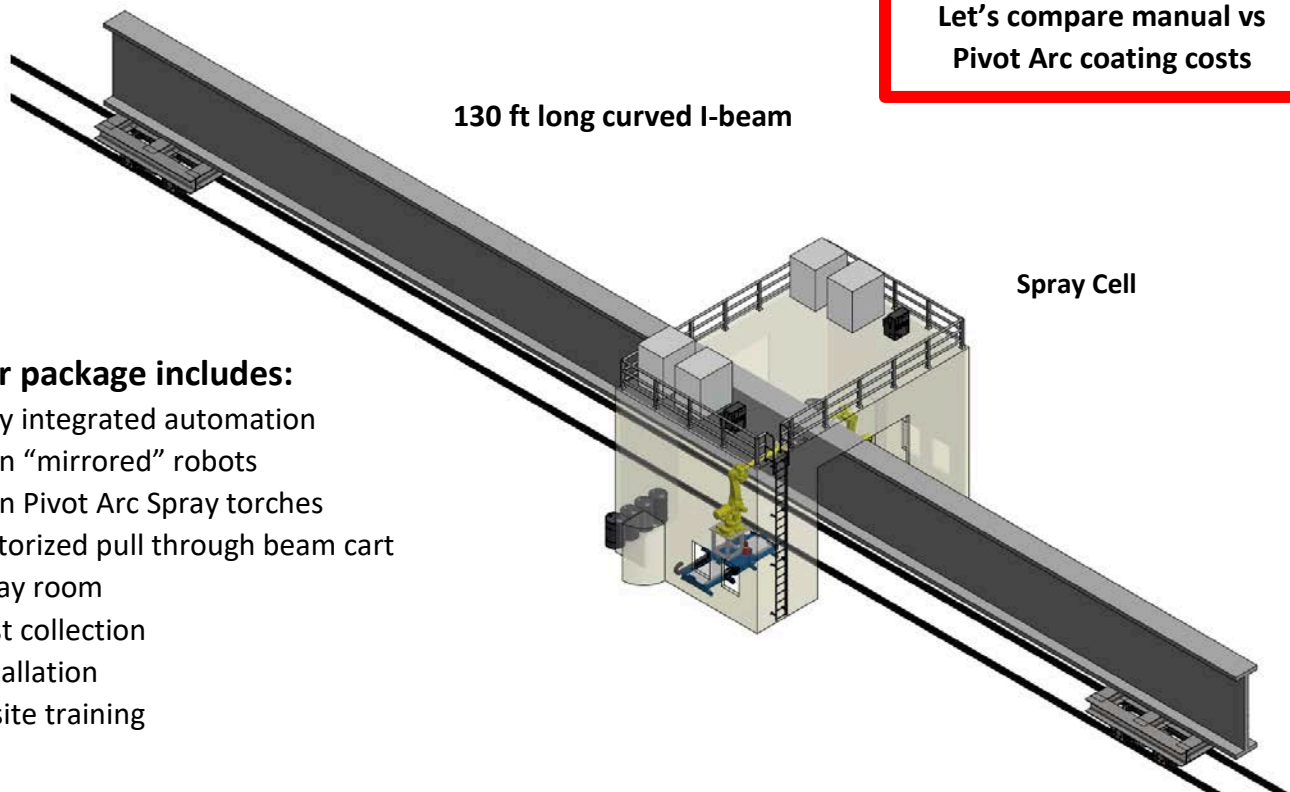

Snapshot - Pivot Arc Spray System Engineering Study

CALL: 724-229-5791
Let's compare manual vs
Pivot Arc coating costs

Our package includes:

- Fully integrated automation
- Twin "mirrored" robots
- Twin Pivot Arc Spray torches
- Motorized pull through beam cart
- Spray room
- Dust collection
- Installation
- Onsite training